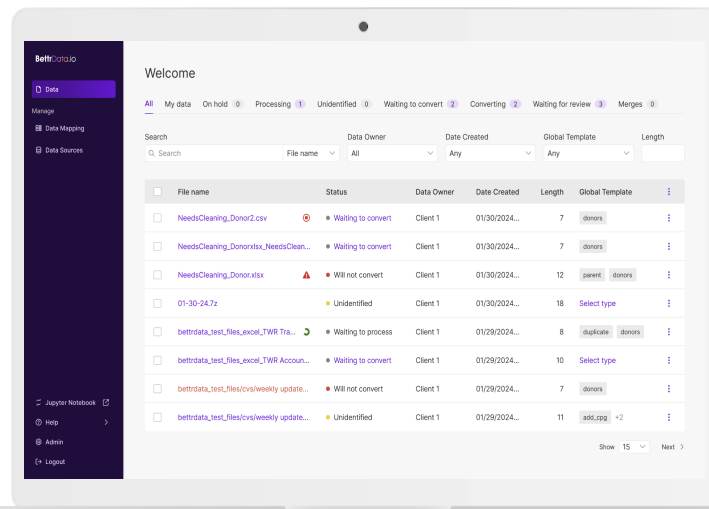

BettrData

PLATFORM

Anyone Can Build Data Pipelines in Minutes!

FEATURES

✓ Easy to Use

BettrData empowers non-technical users with sophisticated, no-code/low-code tools, making advanced data management accessible to everyone. Our enterprise solutions can be deployed in days, not months.

✓ Integrations & Standardization

Provides a vast array of customized and supported data sources, connectors, and destinations, ensuring consistency and uniformity in data structure, format, and quality across diverse sources.

✓ Tracking & Compliance Management

Monitors data processes and system performance for reliability and efficiency, while ensuring compliance with regulatory requirements, industry standards, and internal policies.

✓ Actionable Insights & Reporting

Transforms raw data into actionable insights and generates visualizations, enabling strategic decision-making and driving business growth through data-driven analysis.